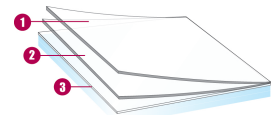

MAINTENANCE INSTRUCTIONS

Soapy water solution (ref. sun pose 0808 or 0805 Film on), do not clean for at least a month and do not apply any type of sticker or adhesive on the film.

Non-contractual data, SOLAR SCREEN® reserves the right to modify the composition of its films at any time.

INSTALLATION ADVICE

Vertical installation and on standard glass surface*

Clear single pane	✓
Tinted single pane	✓
Reflective tinted single pane	✓
Clear double pane	✓
Tinted double pane	✓
Reflective tinted double pane	✓
Gas-filled double pane - Low E	✓
STADIP EXT. clear double pane	✓
STADIP INT. clear double pane	✓

✓ Yes ! Caution ✗ No

*Recommendations provided on the basis of a glazed surface covering up to 2.5m².